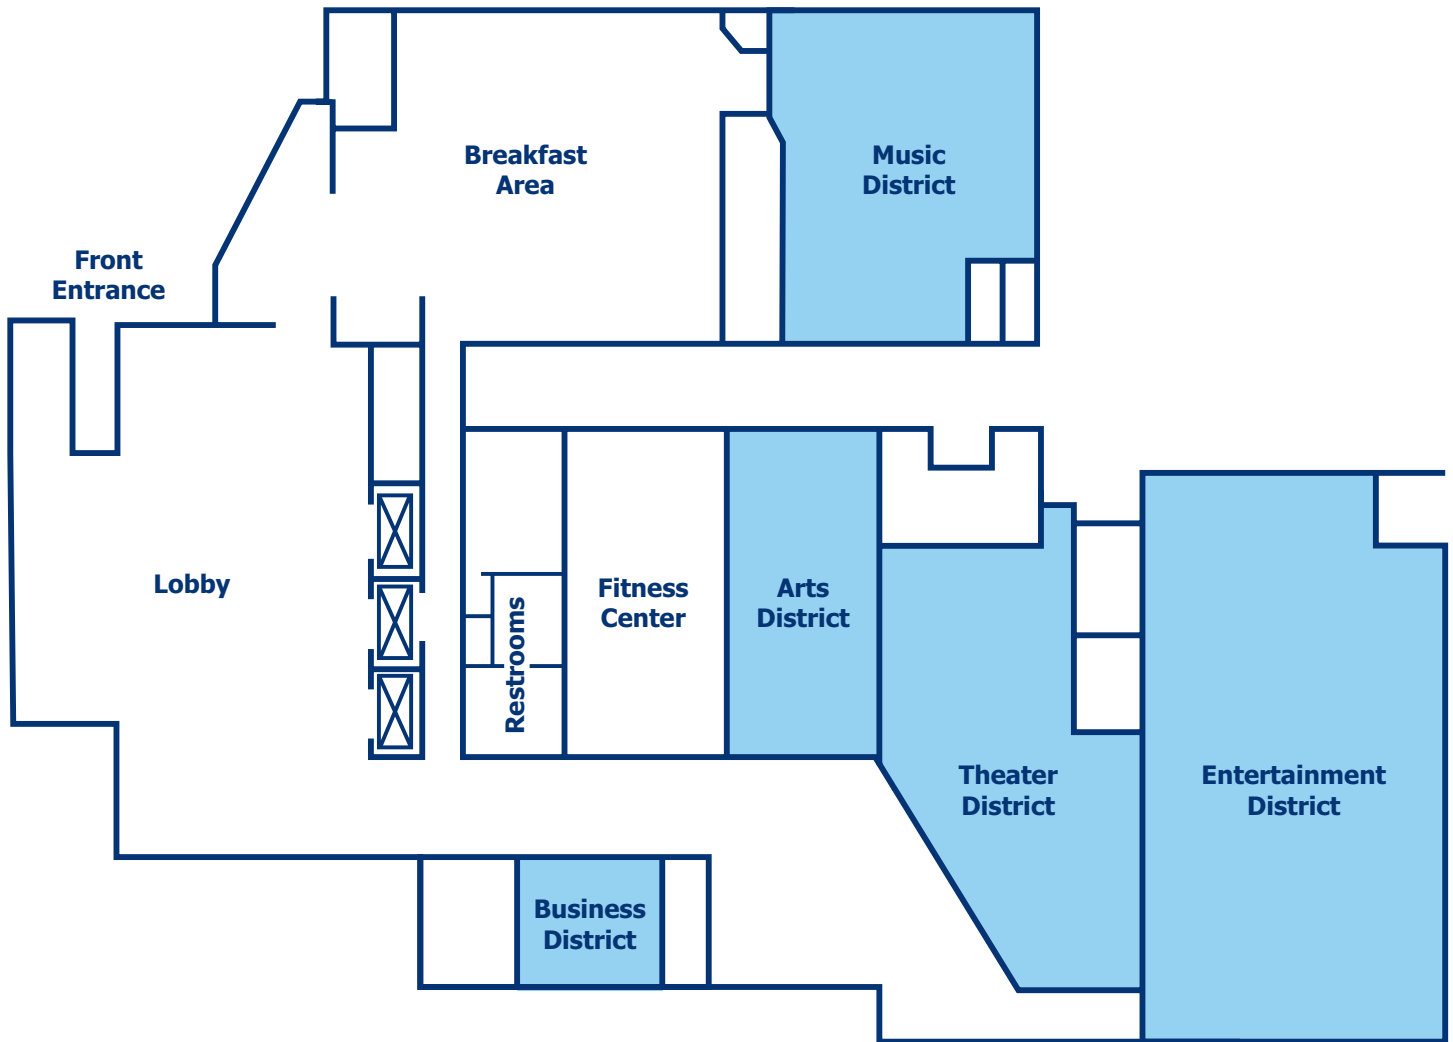

MEETINGS MADE EASY

| | Entertainment District | Theater District | Arts District | Business District | Music District |
|----------------|------------------------|------------------|---------------|-------------------|----------------|
| Dimensions | 52x70 | 69x44 | 27x37 | 27x15 | 38x50 |
| Square Feet | 3,600 | 2,000 | 1,000 | 400 | 1,700 |
| Ceiling Height | 11 | 10 | 9 | 9 | 9 |
| Reception | 225 | N/A | 40 | N/A | 50 |
| Banquet | 180 | N/A | 40 | 15 | 60 |
| Theater | 225 | N/A | 70 | N/A | 60 |
| Classroom | 125 | 90 | 32 | N/A | 32 |
| U-Shape | 40 | N/A | 24 | N/A | 24 |
| Hollow Square | 60 | N/A | 30 | N/A | 30 |
| Conference | 40 | N/A | 20 | 15 | 18 |